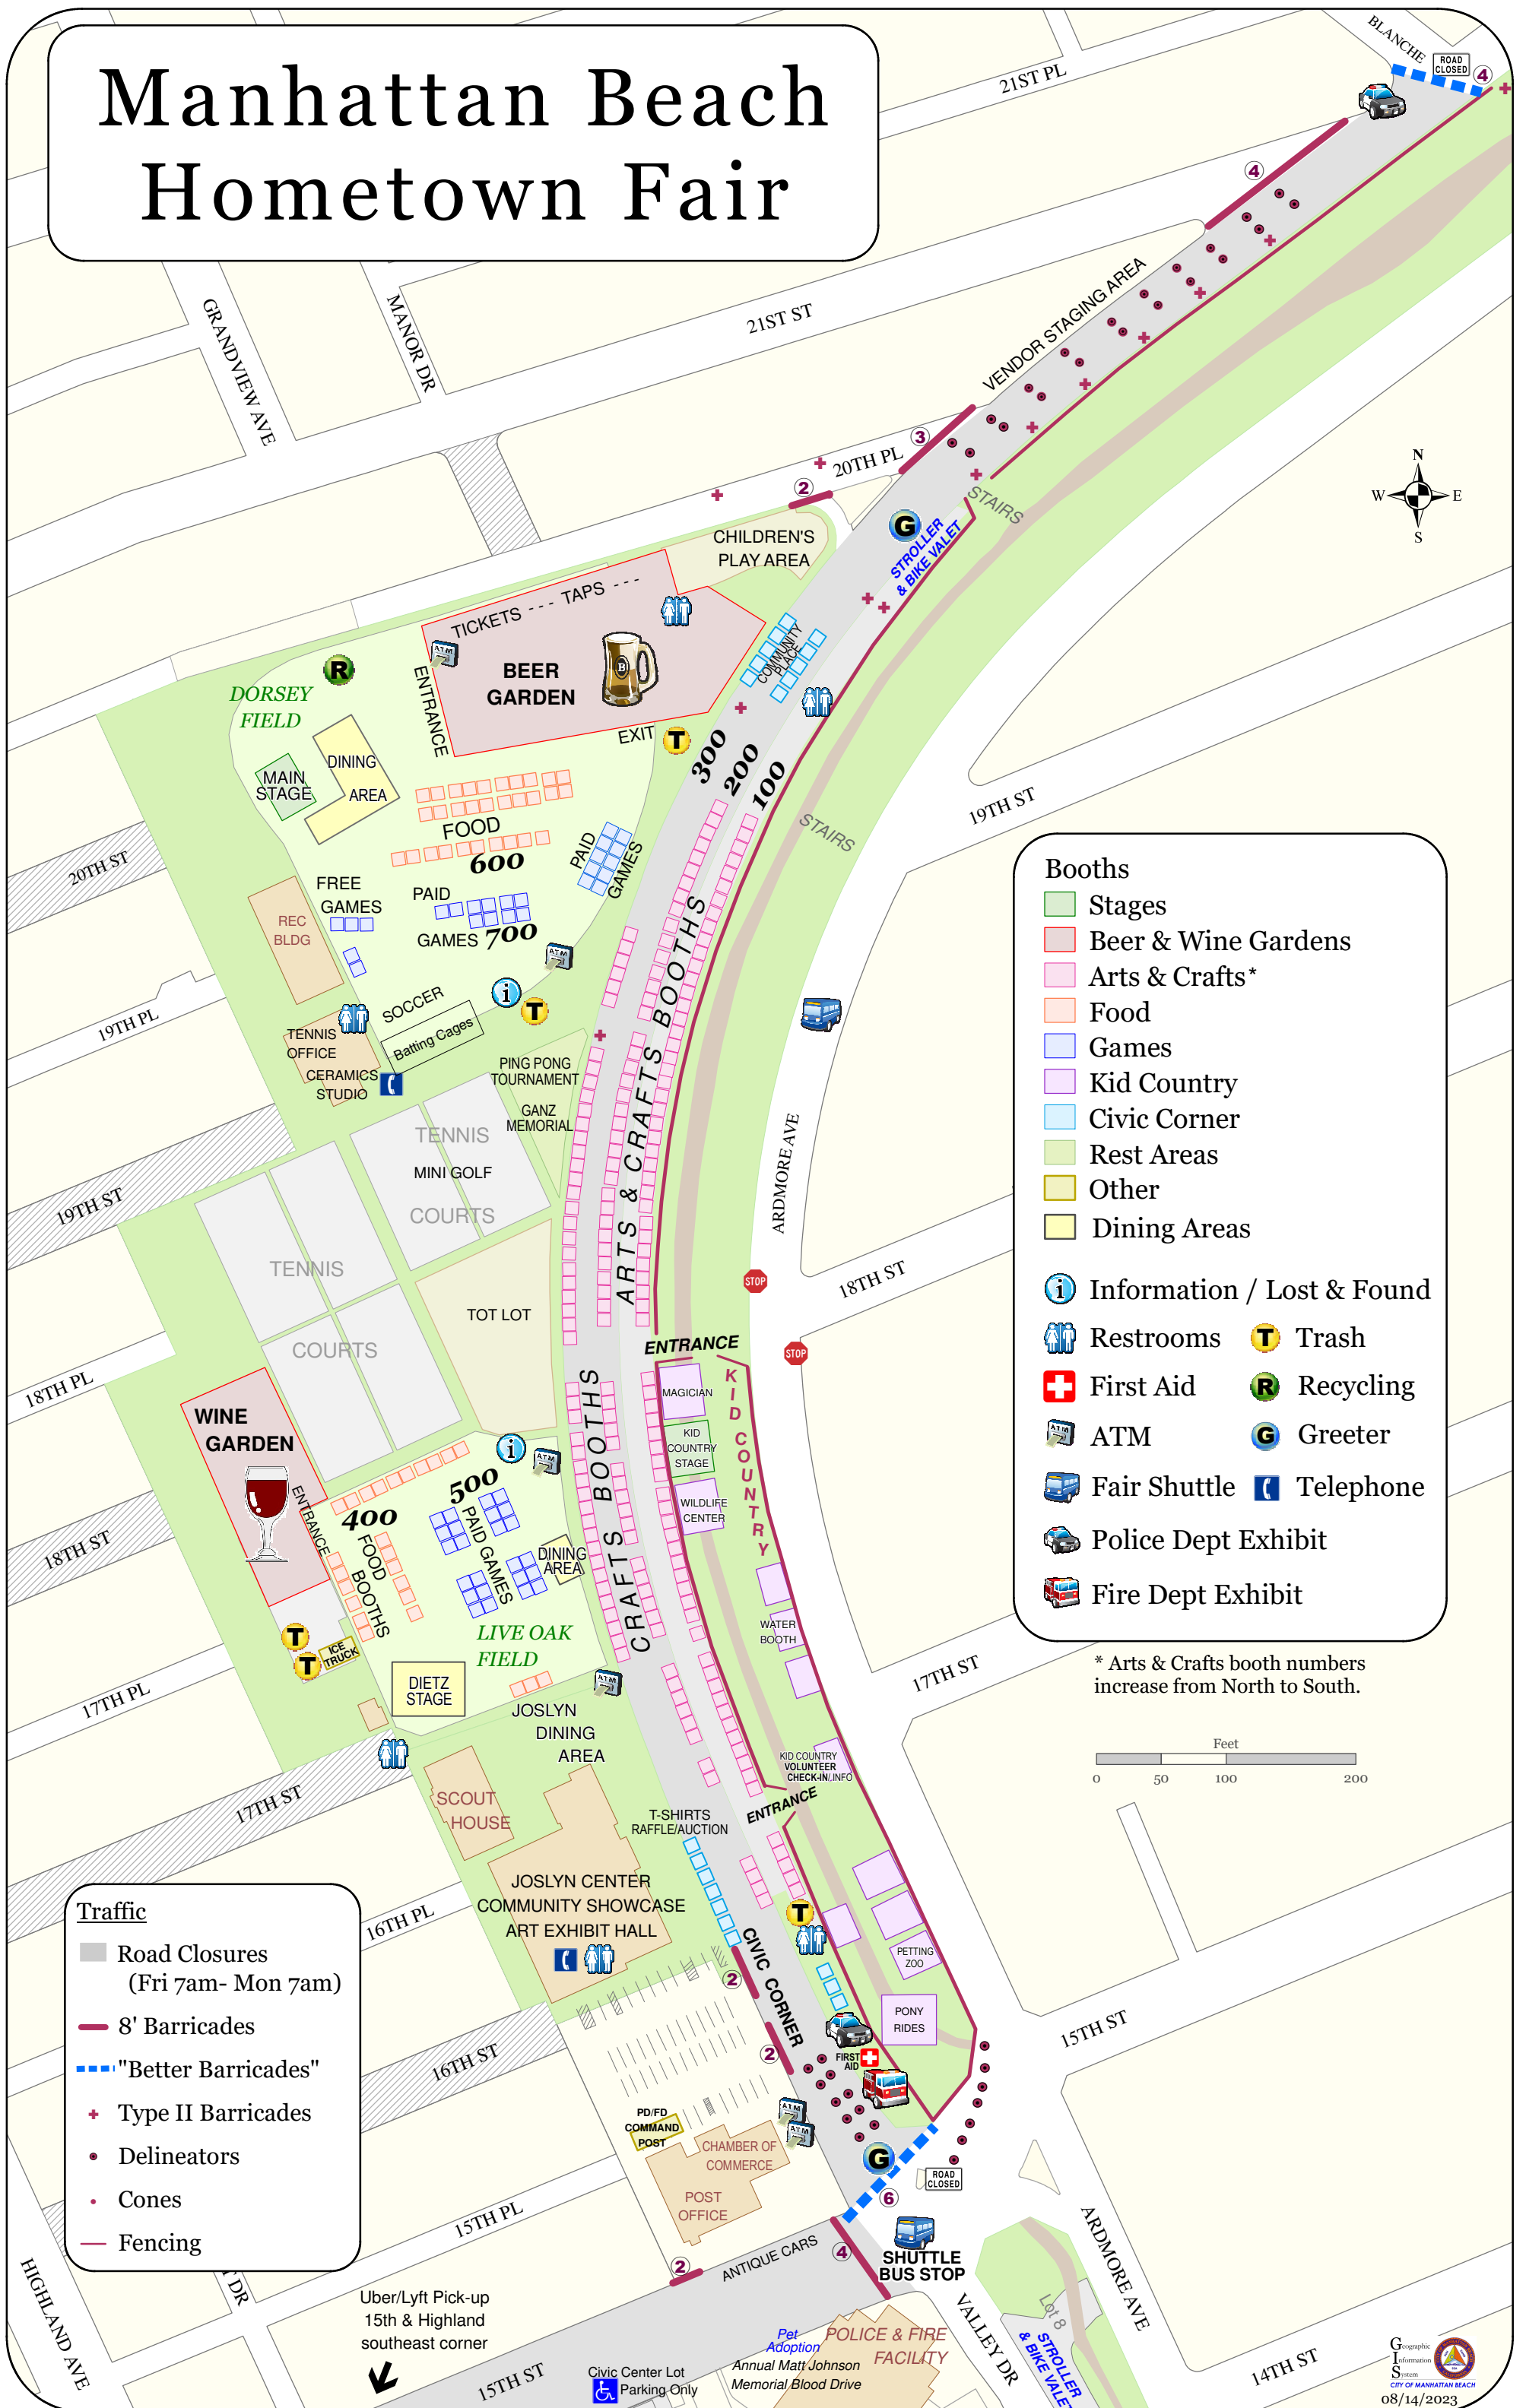

# Manhattan Beach Hometown Fair

**Booths**

- Stages
- Beer & Wine Gardens
- Arts & Crafts\*
- Food
- Games
- Kid Country
- Civic Corner
- Rest Areas
- Other
- Dining Areas

**Services & Amenities**

- i Information / Lost & Found
- ♿ Restrooms
- + First Aid
- ATM ATM
- bus Fair Shuttle
- police Police Dept Exhibit
- fire Fire Dept Exhibit
- T Trash
- R Recycling
- G Greeter
- ☎ Telephone

**Traffic**

- Road Closures (Fri 7am- Mon 7am)
- 8' Barricades
- - - "Better Barricades"
- + Type II Barricades
- Delineators
- Cones
- Fencing

Uber/Lyft Pick-up  
15th & Highland  
southeast corner

Civic Center Lot  
Parking Only