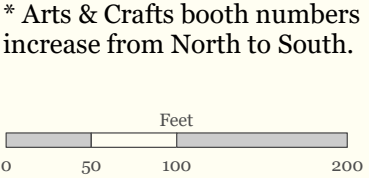

**Traffic**

- Road Closures (Fri 7am- Mon 7am)
- 8' Barricades
- - - "Better Barricades"
- + Type II Barricades
- Delineators
- Cones
- Fencing

Uber/Lyft Pick-up  
15th & Highland  
southeast corner

Civic Center Lot  
Parking Only